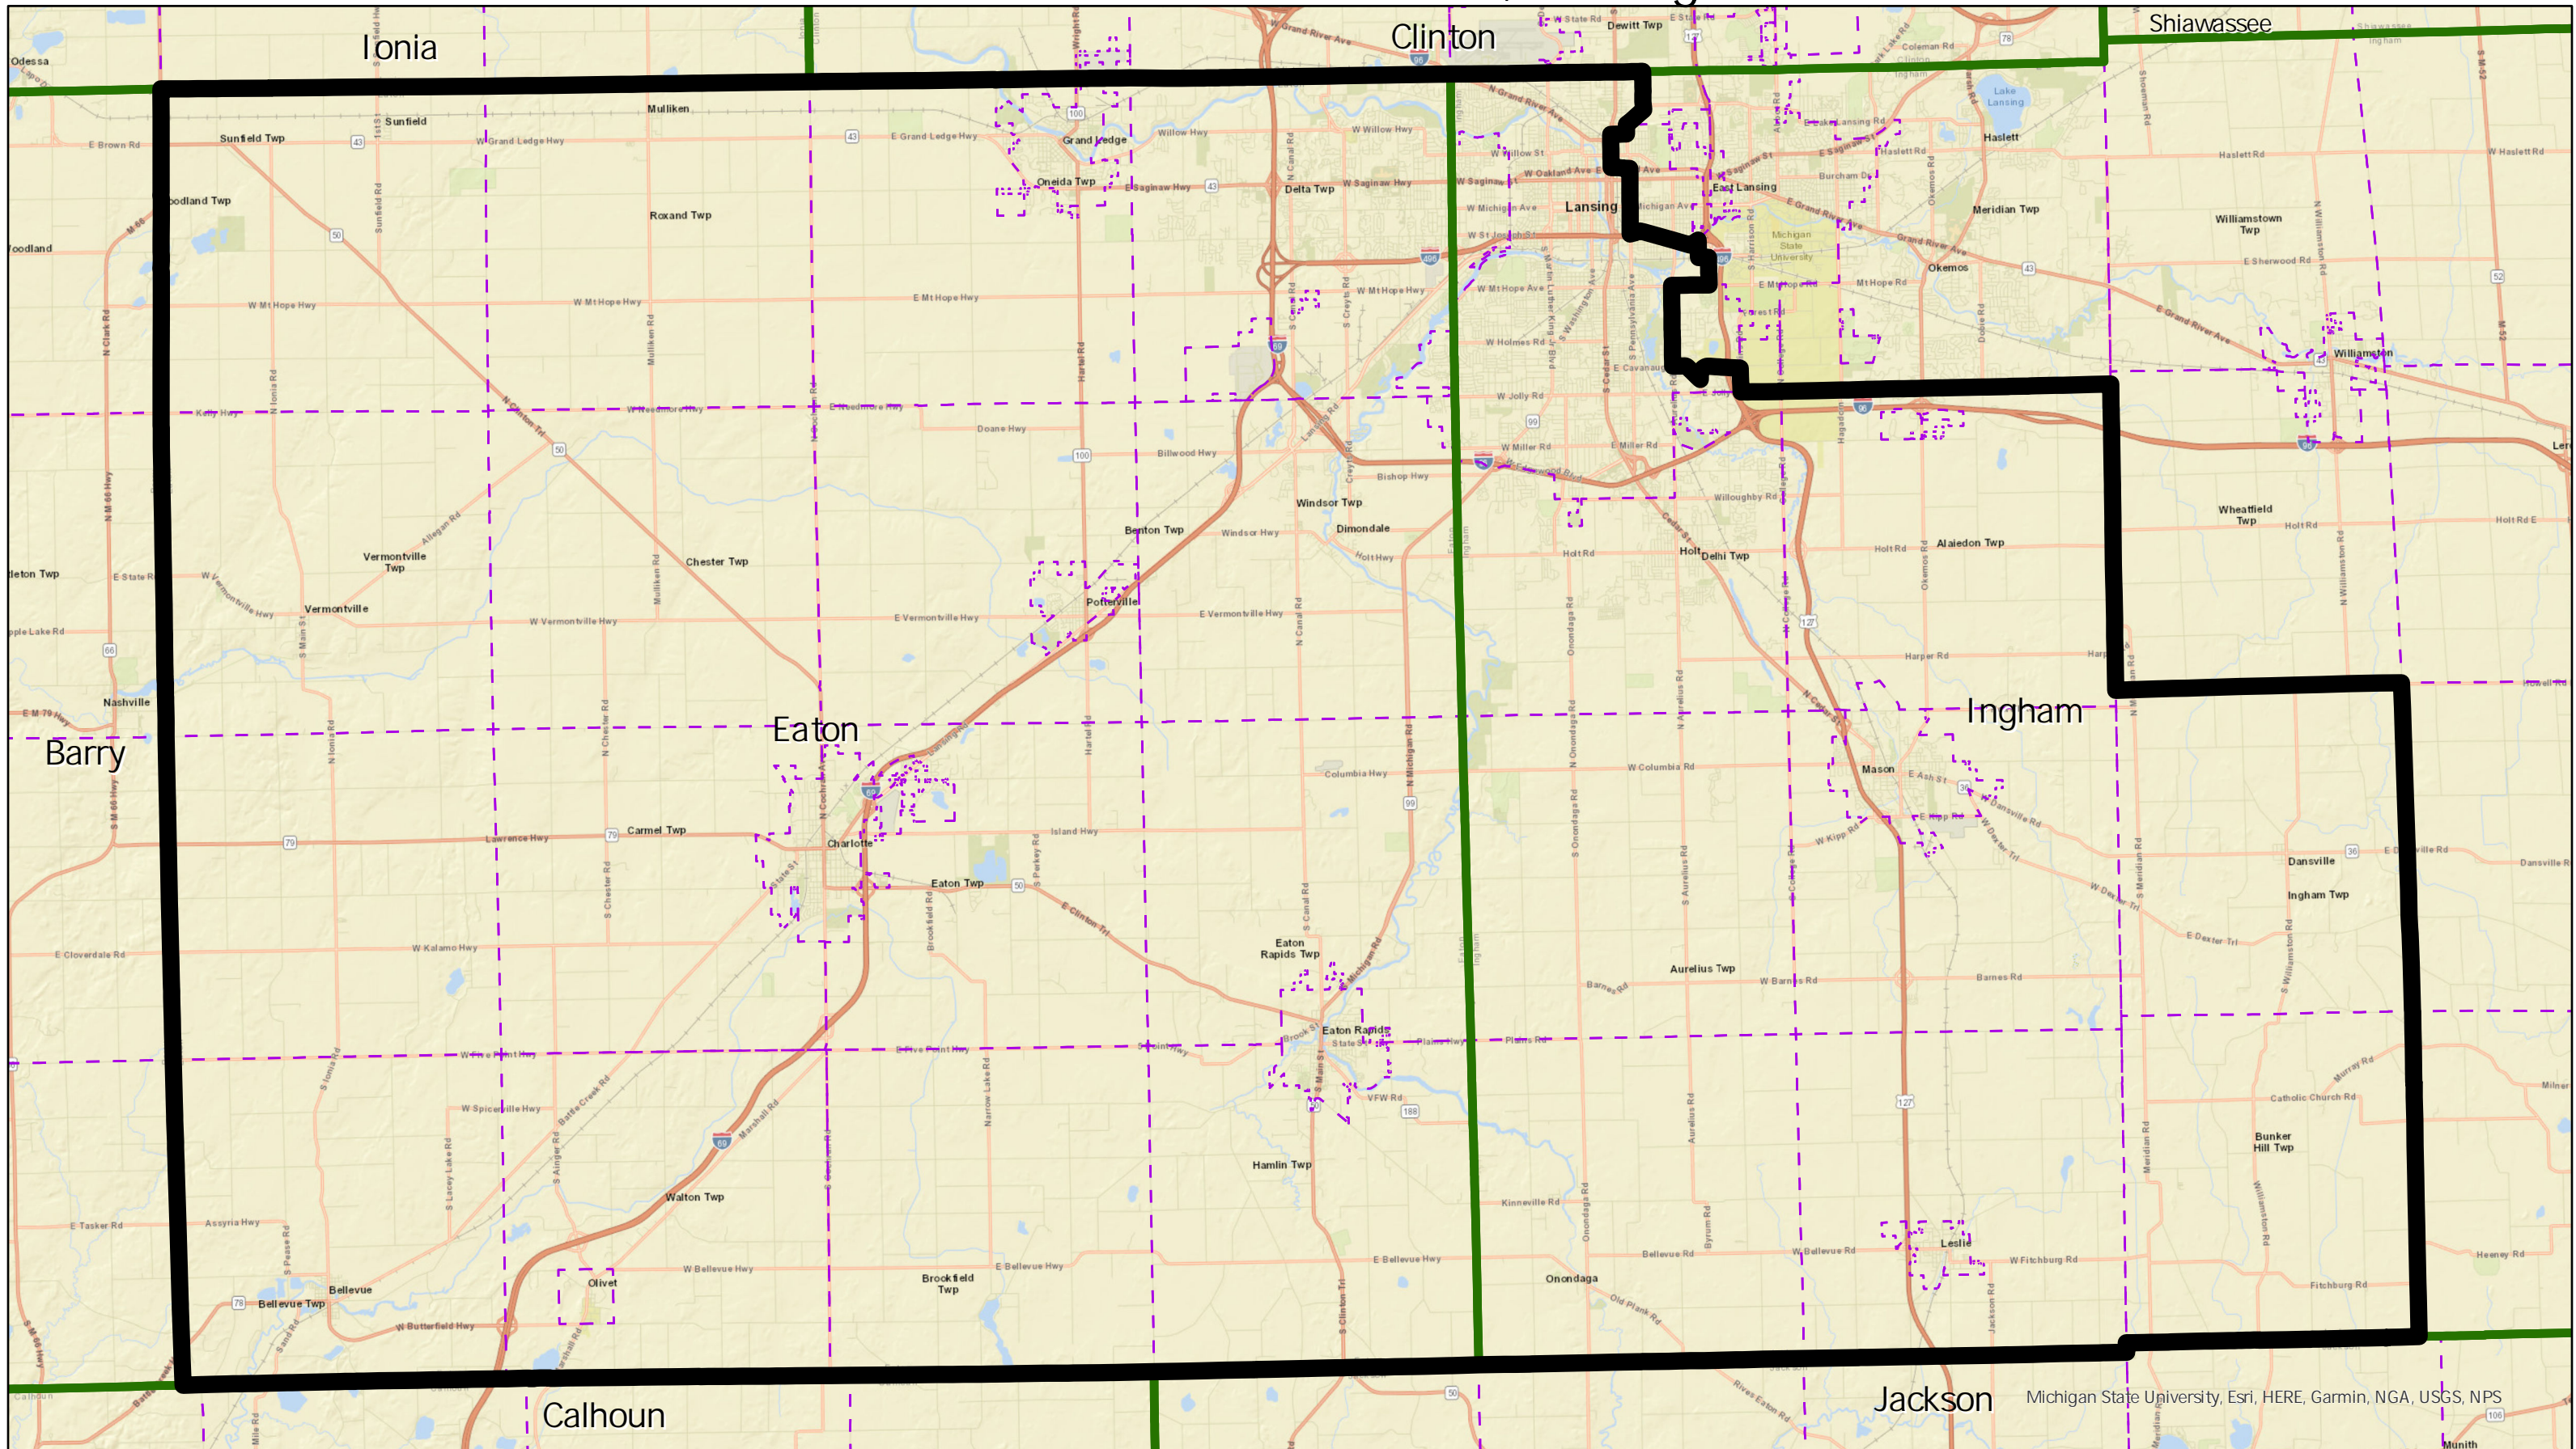

# Linden Senate District 21, Michigan

 Linden Senate Districts     Counties     Townships